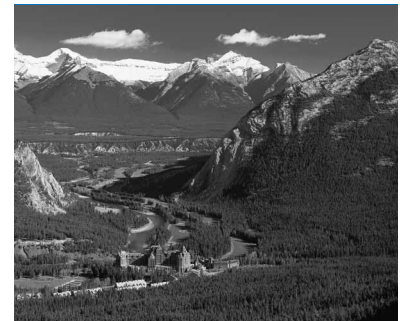

CANADA à la Carte

Four Fabulous 2012 Coach Touring Vacations

CANADIAN HIGHLIGHTS* – 4 NIGHTS – FROM $1245*

Vacation features:

- 2 nights Banff, and 1 night each Lake Louise and Kelowna
- Transfer from Calgary to Banff
- Discover Banff Tour, Banff Gondola and Banff Lake Cruise (seasonal)
- Icefields Parkway Tour and Columbia Icefield Glacier Adventure
- Exclusive touring between Lake Louise and Vancouver
- 1 breakfast and 2 lunches
- Admission to Minter Gardens with guided walking tour
- Wine tasting in Kelowna
- National Park entrance fees
- Documentation package

ROCKIES ADVENTURE & BC* – 5 NIGHTS – FROM $1444*

Vacation features:

- 2 nights Banff, 1 night each Jasper, Lake Louise and Kelowna
- Transfer from Calgary to Banff
- Discover Banff Tour, Banff Gondola and Banff Lake Cruise (seasonal)
- Icefields Parkway Tour and Columbia Icefield Glacier Adventure
- Discover Jasper Tour
- Transfer from Jasper to Lake Louise
- Exclusive touring between Lake Louise and Vancouver
- 1 breakfast and 2 lunches
- Admission to Minter Gardens with guided walking tour
- Wine tasting in Kelowna
- National Park entrance fees
- Documentation package

CANADIAN ROCKIES & WINERIES* – 6 NIGHTS – FROM $1718*

Vacation features:

- 1 night each Calgary and Vancouver, 2 nights each Banff and Kelowna
- Transfer from Calgary to Banff
- Discover Banff Tour, Banff Gondola and Lake Banff Cruise (seasonal)
- Icefields Parkway Tour and Columbia Icefield Glacier Adventure
- Exclusive touring between Banff and Vancouver
- 2 breakfasts and 3 lunches
- Admission to Minter Gardens with guided walking tour
- Wine tasting or culinary experience in Kelowna
- National Park entrance fees
- Documentation package

ROCKIES, WINERIES & SUPERNATURAL BEAUTY* – 9 NIGHTS – FROM $2072*

Vacation features: